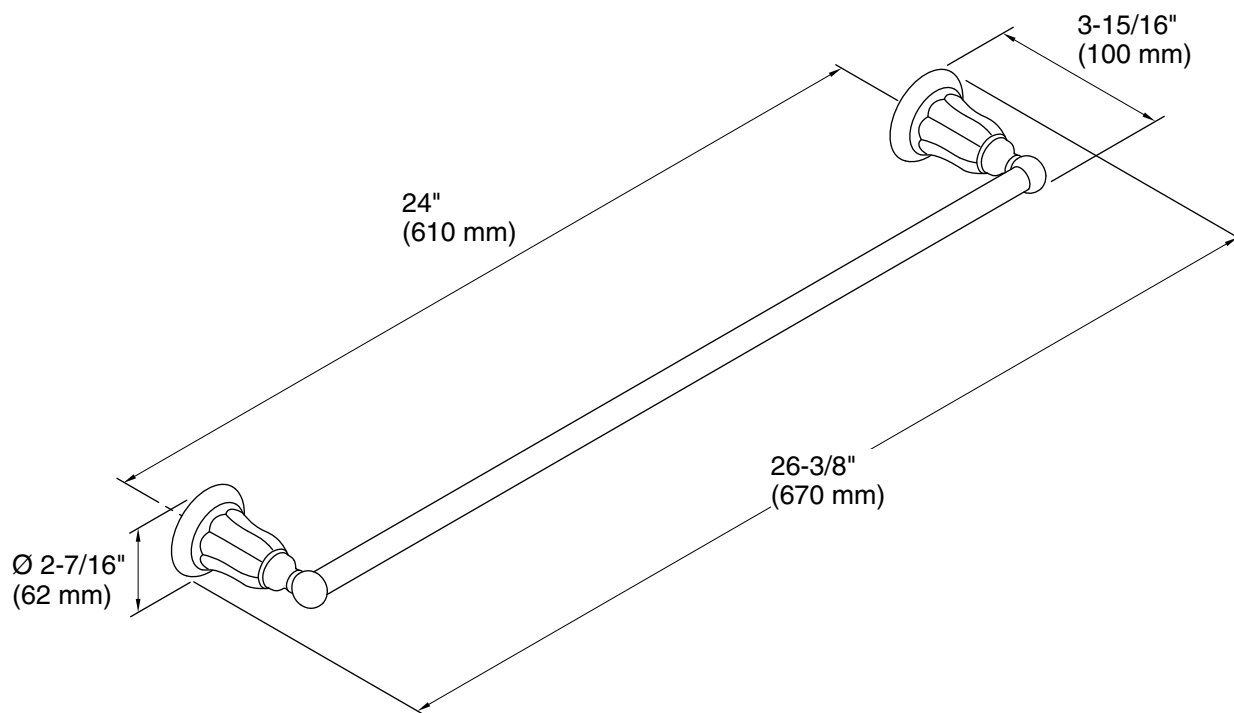

Technical Information

All product dimensions are nominal.

Material: Metal

Notes

Install this product according to the installation guide.

CAUTION: Risk of personal injury. Do not install these products in any area where they are likely to be used inadvertently as a grab bar or support bar. These products are not designed or intended for use as a grab bar or support bar.